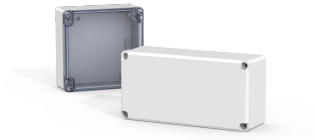

SMALL POLYCARBONATE TERMINAL BOX, DPCP

The polycarbonate terminal box range, DPCP, with a IP 66, 67 protection degree, is available off the shelf in many different sizes. The DPCP range is well suited for indoor and outdoor environments, even in locations where there is direct sunlight, thanks to the resistance to UV radiation. Water and dust are prevented from entering the terminal box, thus eliminating the risk for component failure, and with that, unnecessary downtime.

INDUSTRY STANDARDS

CE
UKCA
GOST
IP

FEATURES

Description: Polycarbonate box, halogen-free, suitable for outdoor use. High UV radiation resistance. Self-extinguishing.

Material: Polycarbonate.

Gasket: Polyurethane gasket integrated in the box cover.

Temperature resistance: -40 °C to +80 °C.

Flammability: UL746C 5V.

Protection: IP 66, 67 | IK 08 (-25 °C ... +35 °C).

Finish: RAL 7035.

Approvals: CE, GOST. For cULus_UL Listed approvals, please contact our sales department.